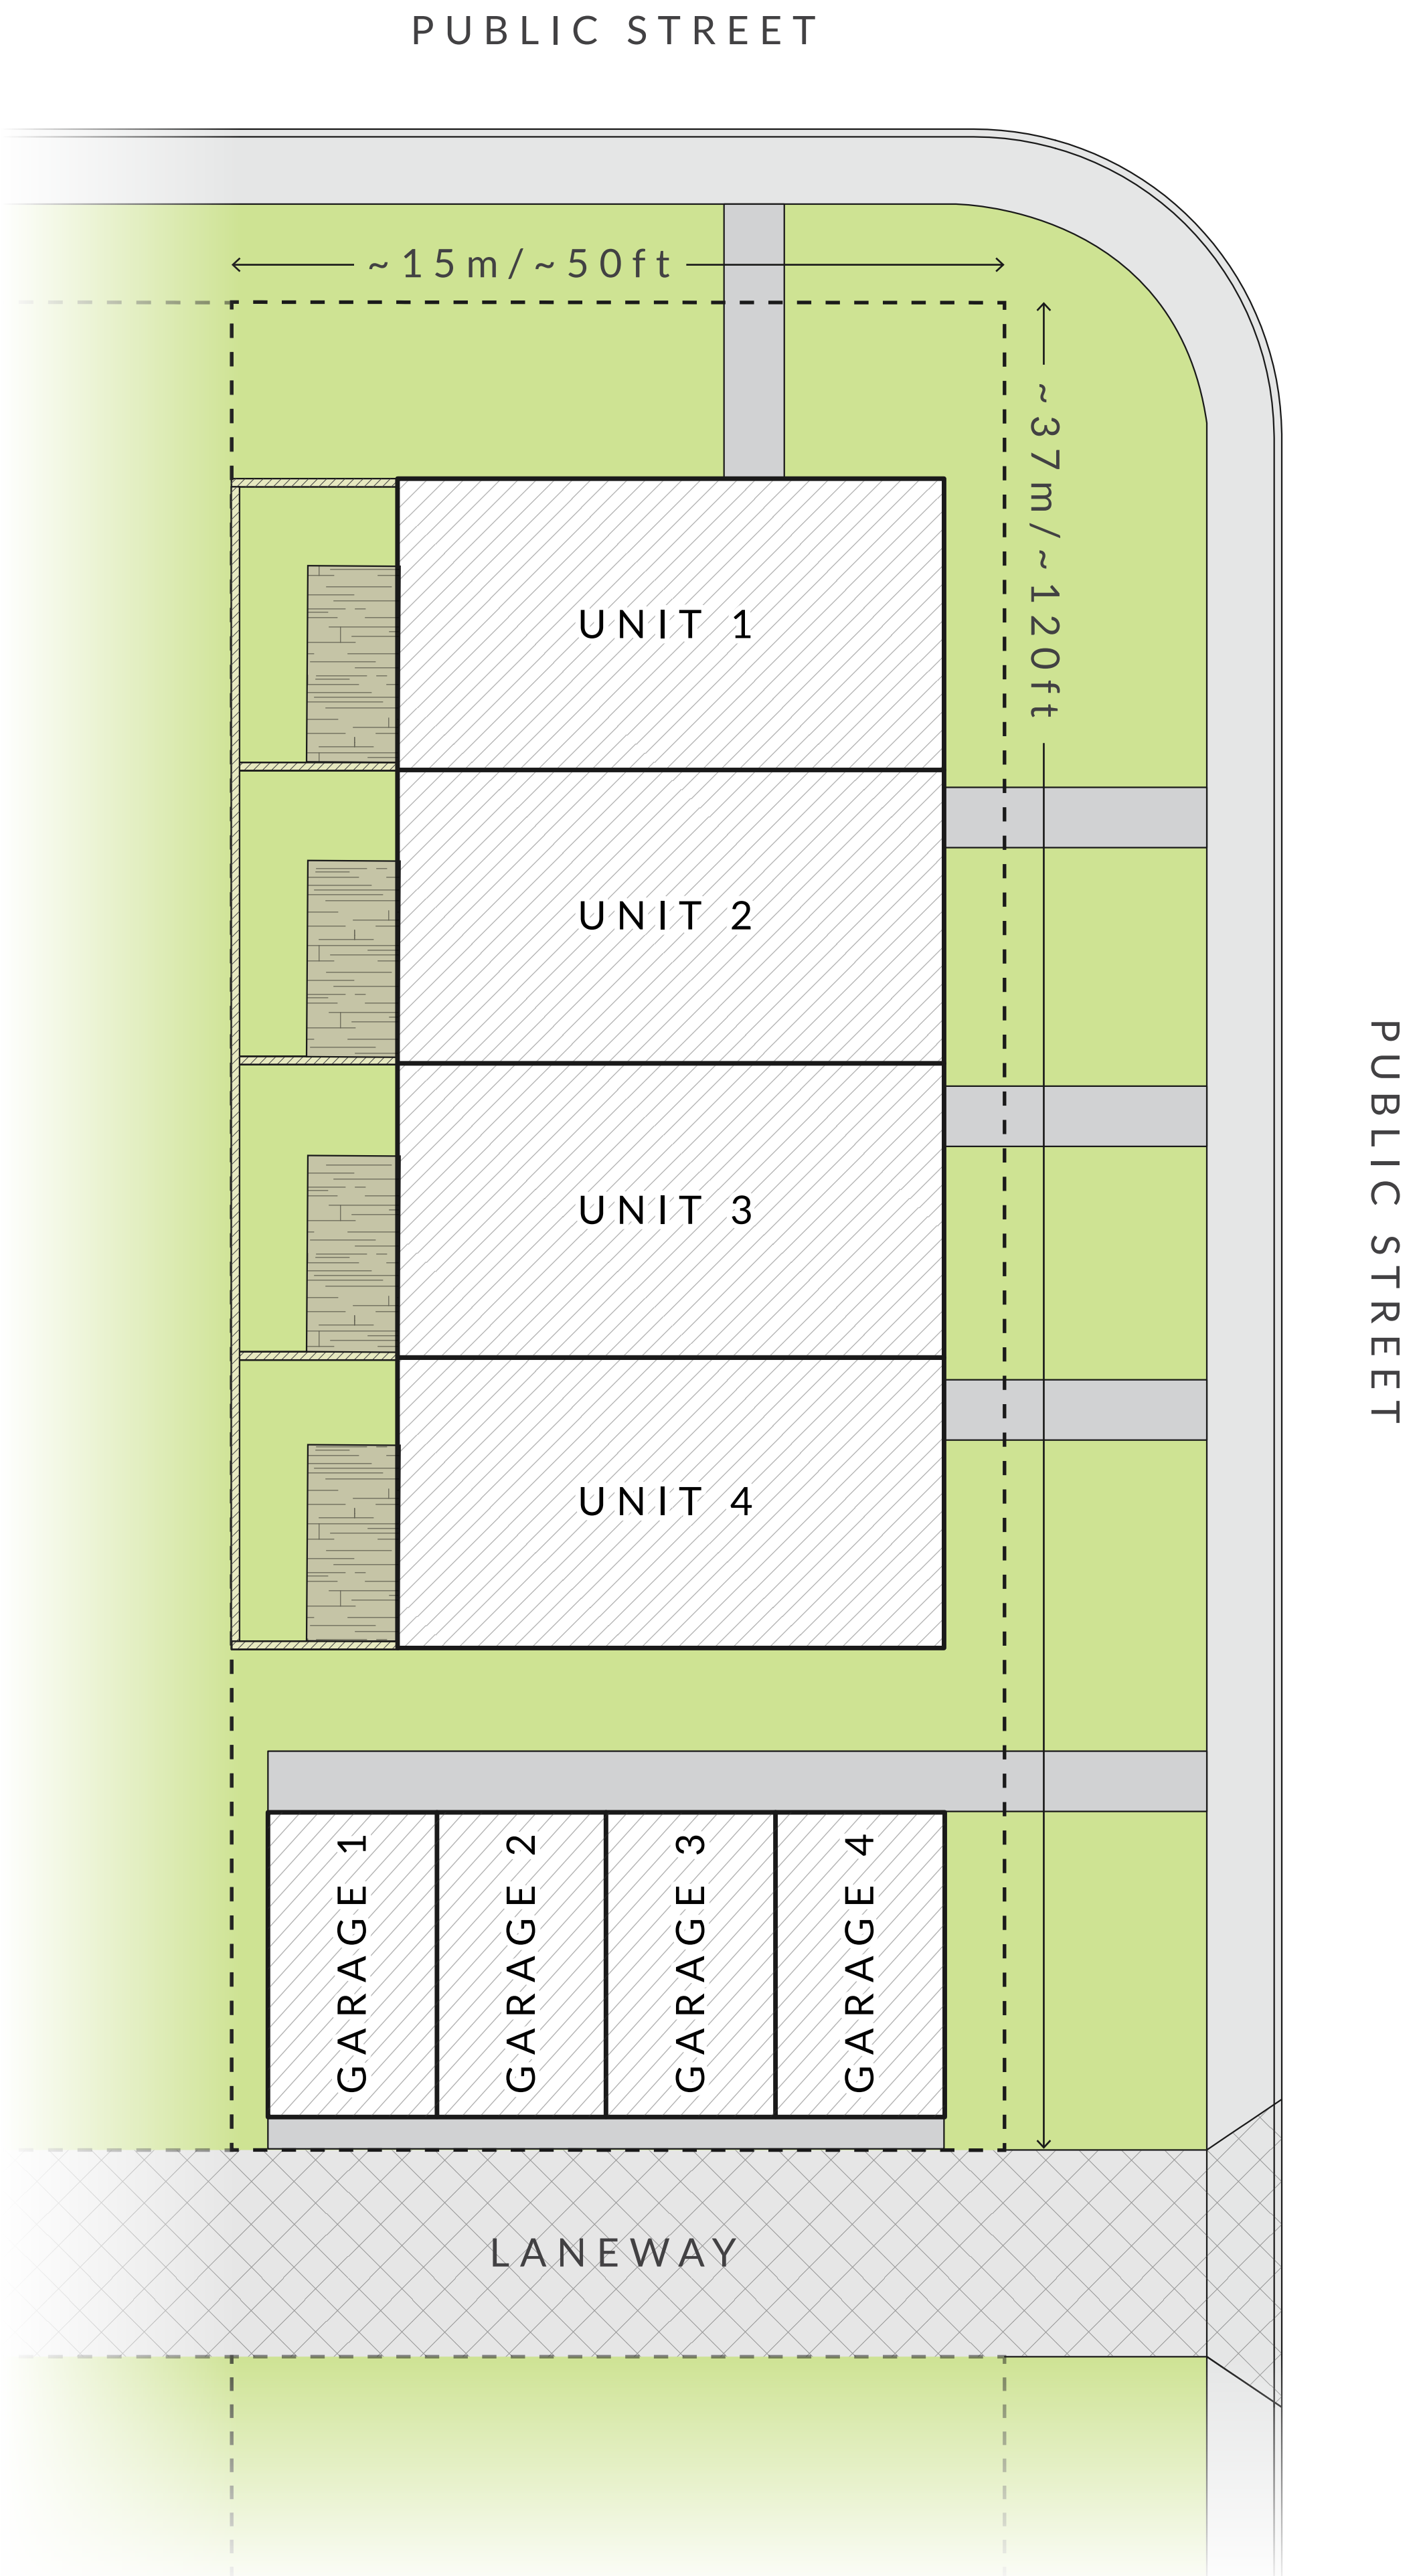

R-CG

Typical Rowhome Site Plan: 4 Units

R-CG

Typical Rowhome Site Plan: 4 Units