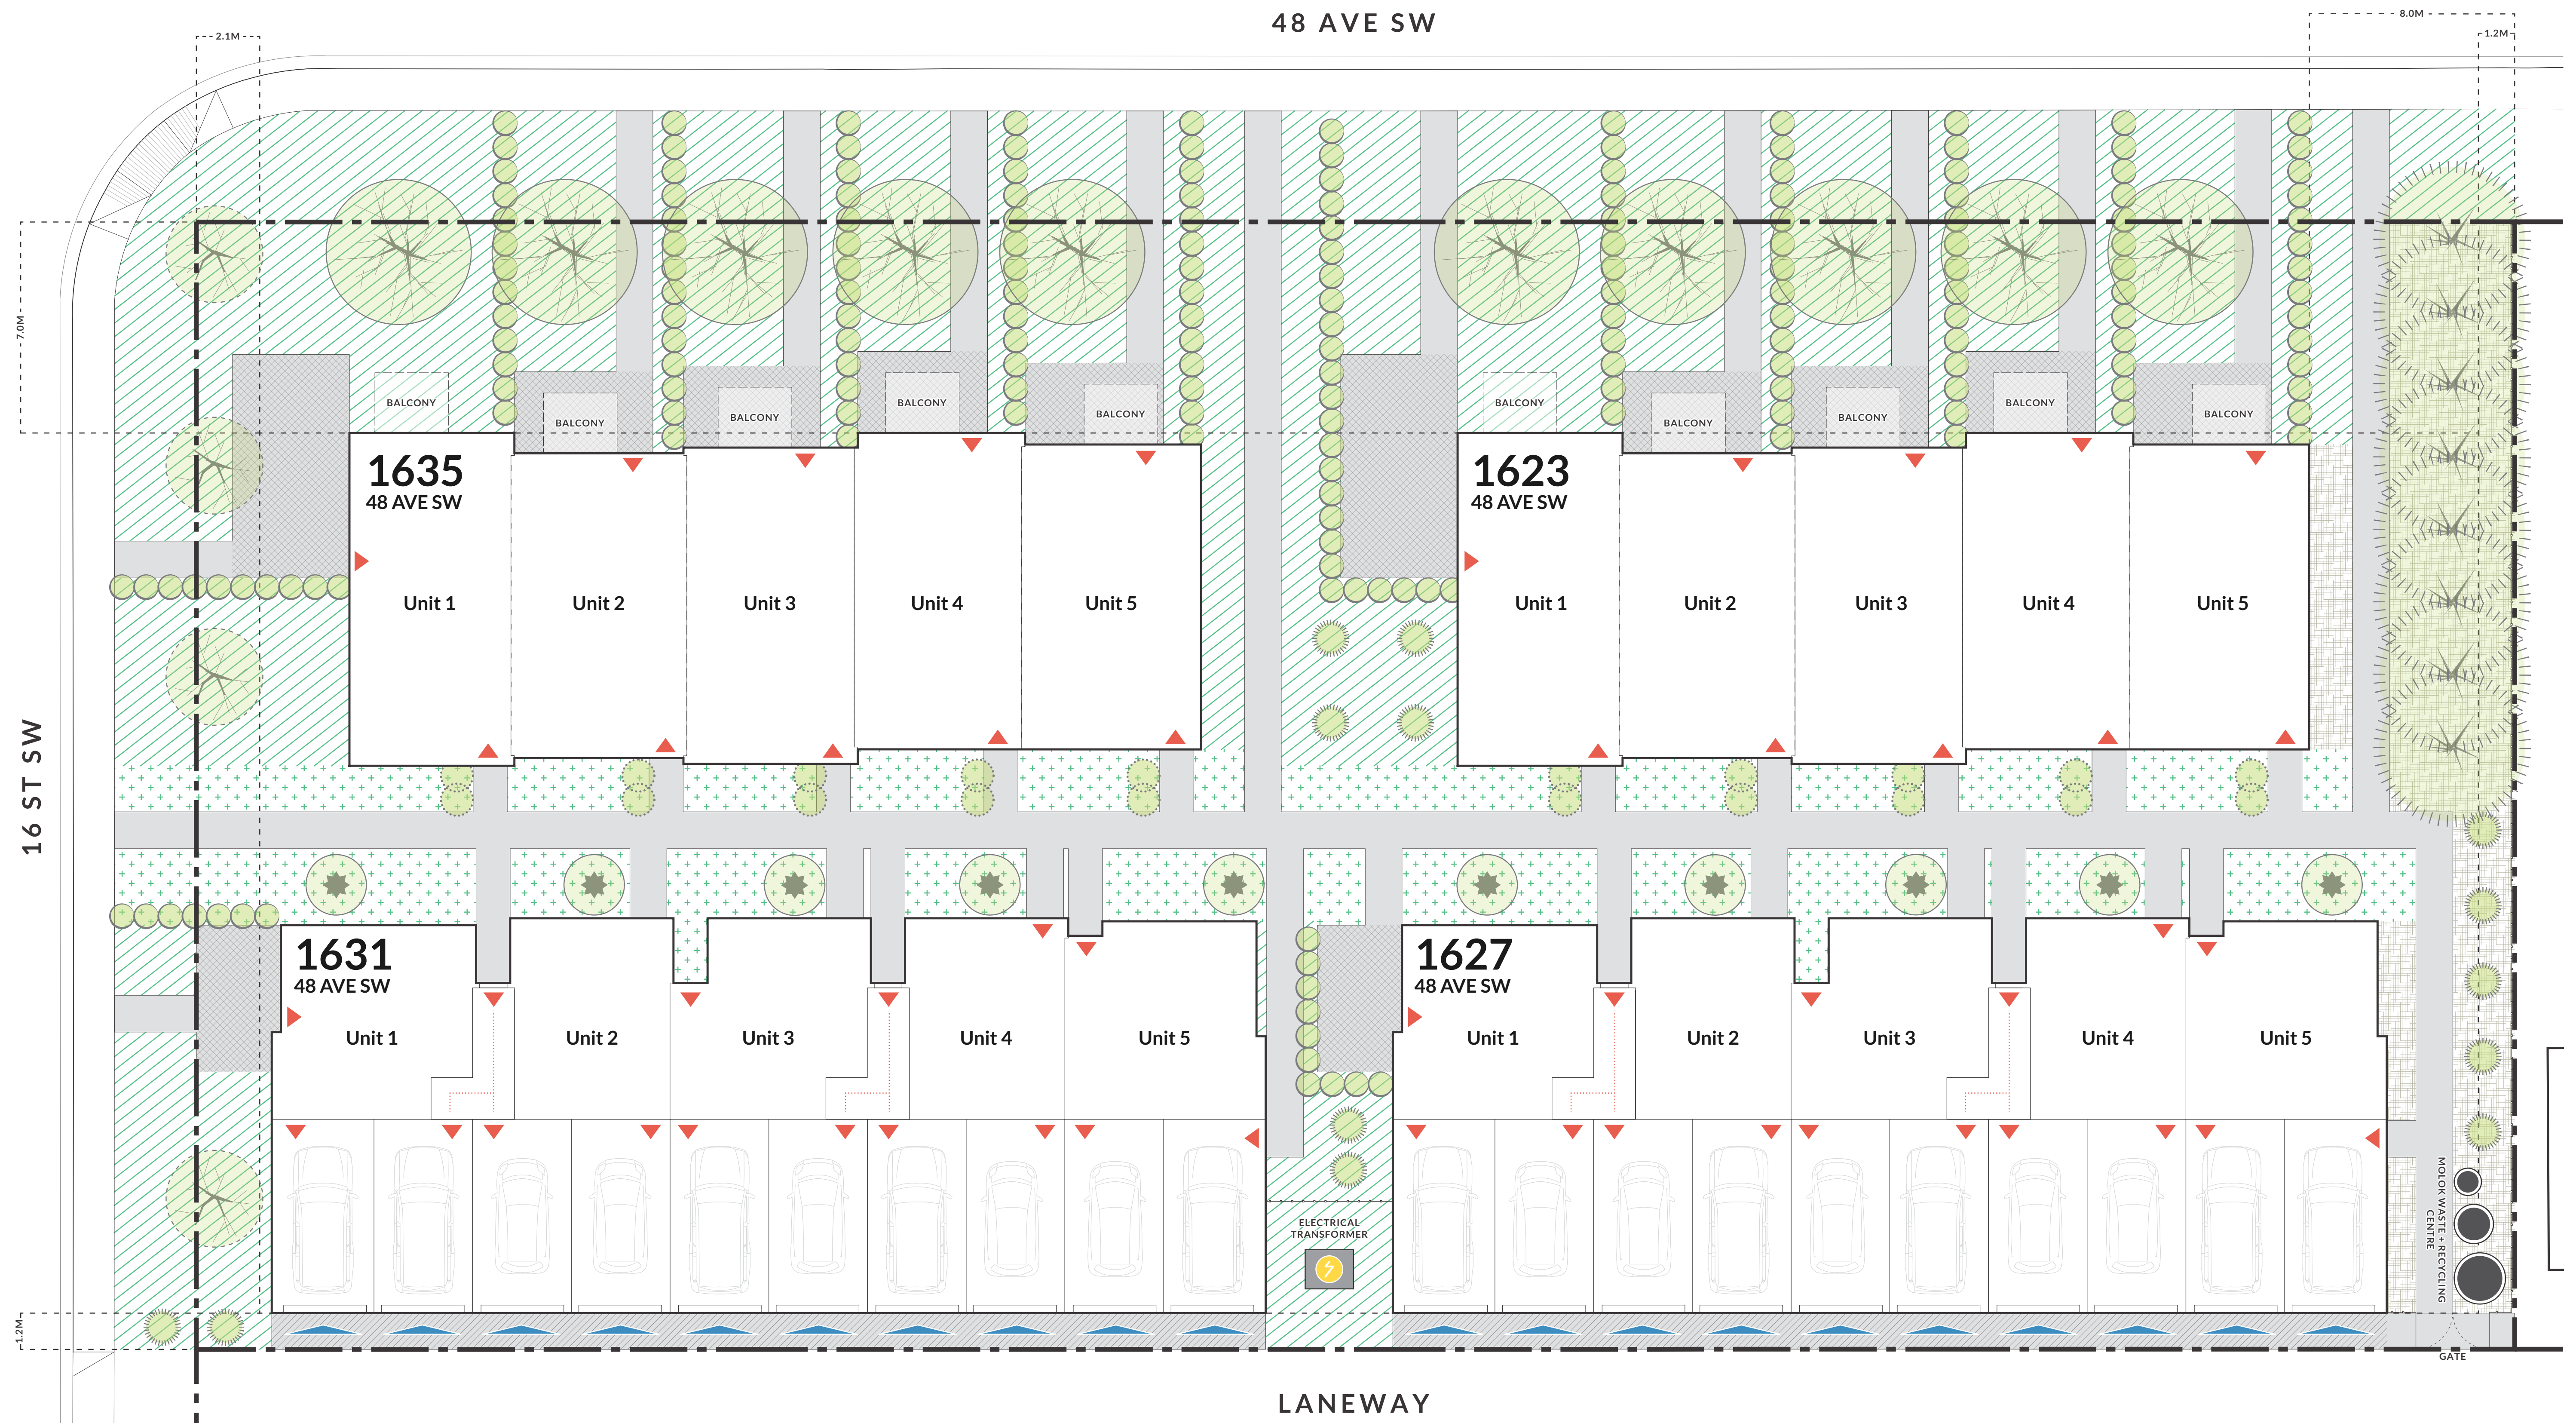

PEAKS SITE + LANDSCAPE PLAN

LEGEND

- | | | | |
|------------------------------|------------------------------|--------------------|----------------------|
| Concrete Walkway | Surface Planting: Grass | Property Line | Access Point |
| Concrete Patio | Low Planting: Sweet Woodruff | Bylaw Setback Line | Vehicle Access Point |
| Concrete Vehicle Access Area | Fine Shredded Bark Mulch | Wood Fence (6ft) | Building Envelope |